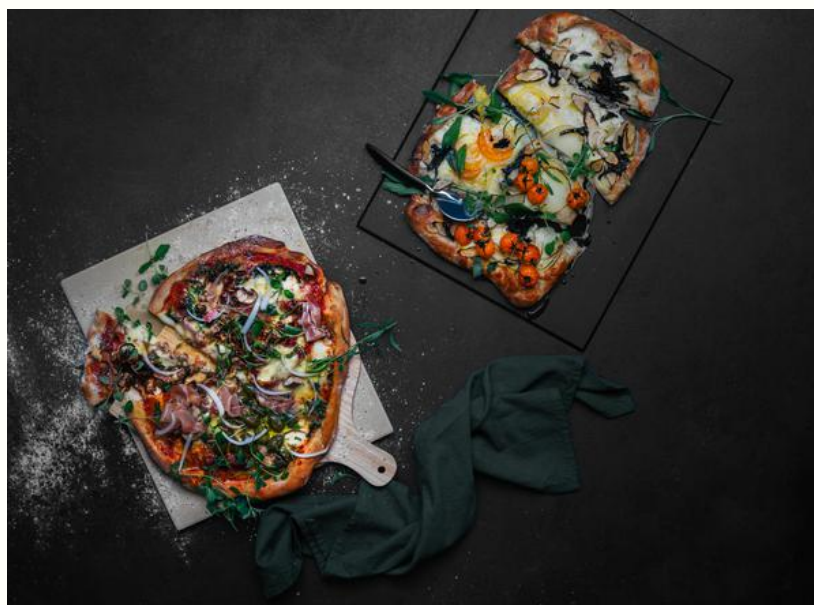

## In It To Win It ...

In celebration of the long weekend, we're giving away an AEG Pizza Stone for your oven! Enjoy the last of those Summer evenings with an alfresco dinner!

For your chance to win, email [marketing@ream.co.uk](mailto:marketing@ream.co.uk) quoting SUMMER2021 and your full name and contact number. Winners will be announced Tuesday 31st August. Good Luck!