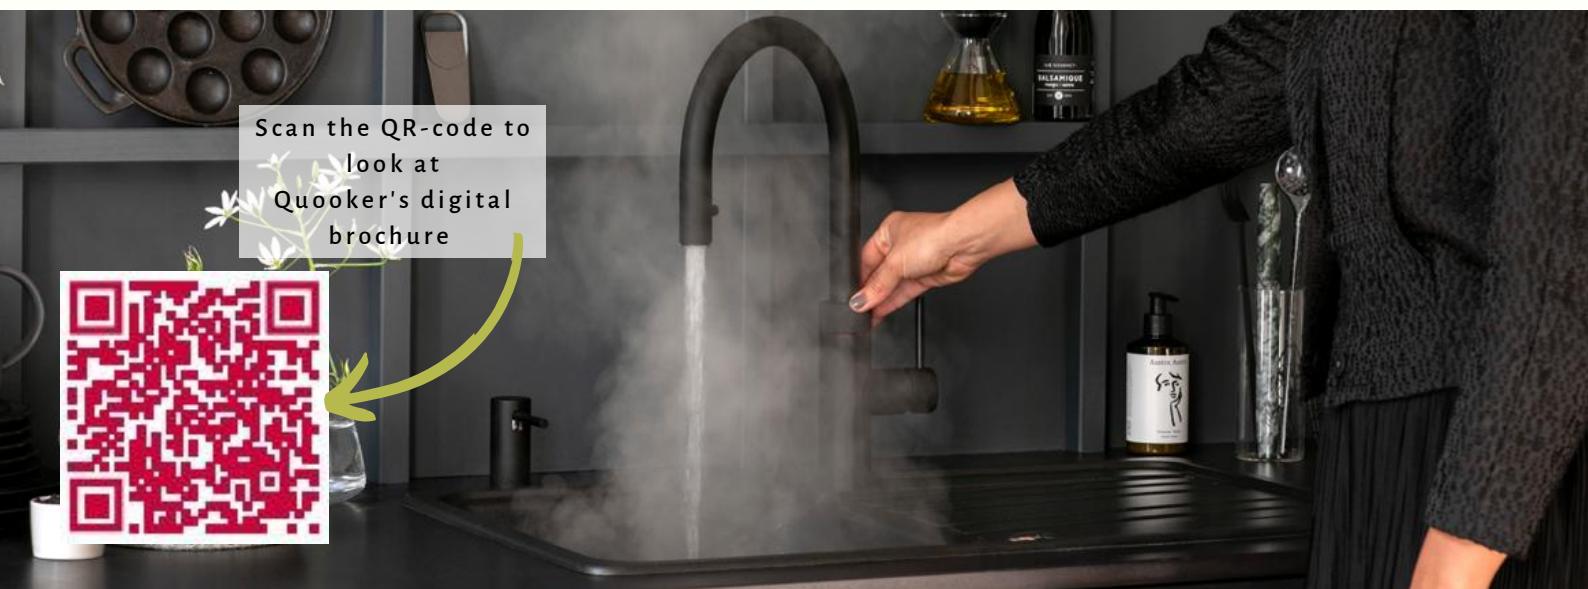

What's Hot In The Showroom?

Quooker®

The Quooker tap is the original boiling water tap, it instantly produces true 100 degrees boiling water at the push and turn of a button. Quooker's most basic design is the Nordic single which only dispenses boiling water and is intended to be used alongside a normal mixer tap.

Other styles combine the properties of both a mixer and boiling water tap. Models installed with the CUBE offer the ability to produce perfectly chilled still and sparkling water as well as 100 degrees boiling water. Quooker taps are known for their quality, safety and efficiency.

Quooker are currently running a promotion where they will install the new CUBE free of charge when you purchase an upgrade of your current Quooker tap. For more information call the showroom on 02033 880 617.

Scan the QR-code to
look at
Quooker's digital
brochure