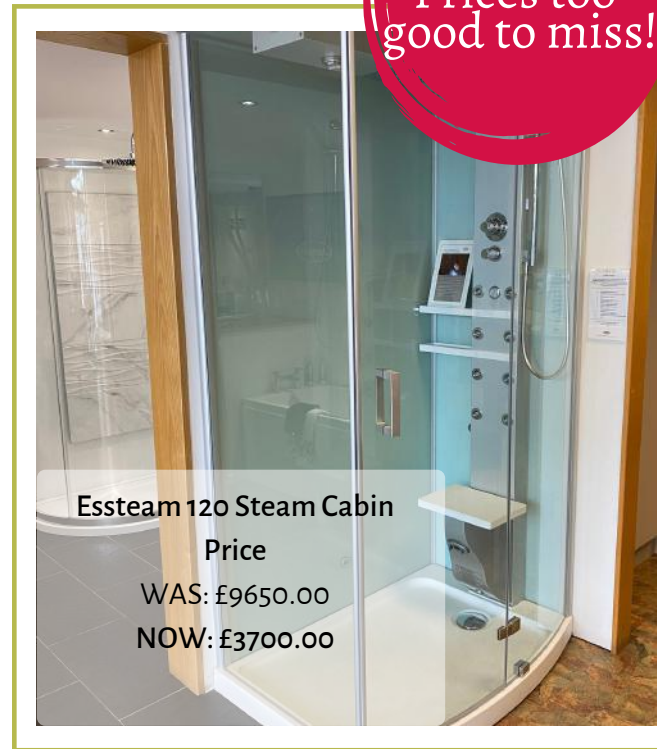

**Essteam 120 Steam Cabin**

**Price**

**WAS: £9650.00**

**NOW: £3700.00**

**Kai Drawer Basin Unit and White Toilet**

**Product details:**

Includes Kai drawer basin unit which has x2 600mm drawers and a white ceramic waste cap. White toilet is Kai closed back C/C WC .